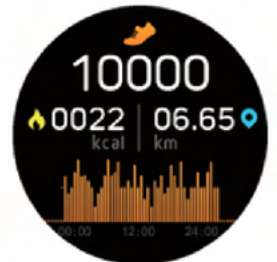

Pairing

Open the App and set up your profile

Go to the 「Device」 , Click 「Add a Device」

Choose your device on the scanning list

Finish

The MAC address on the “Setting”-“About” page could help you identify your device on the scanning list.

Use the Touch Screen

Control Center

Swipe Down   Swipe Up

Swipe Left

Swipe Right

Menue

Swipe Down   Swipe Up

Swipe Left

Swipe Right

Feature pages

Messages

Smart Watch Features

Enter body temperature mode and wear a bracelet
Close to the skin for testing
The temperature was measured every day

Smart Watch Features

When the watch is connected to the mobile phone, you can dial the watch to control the mobile phone to make a call; You can also answer calls from mobile phones on your watch. At the same time, you can also check the call record information on your watch. When using the call function, when using the call function, Make sure the connection state between the watch and the mobile phone is stable.

Smart Watch Features

Sleep

If you keep wearing Smart Watch in your sleep, it can provide the hours slept and quality of sleep stats on both the screen and the APP.

NOTE: Sleep stats reset to zero at 8:00 pm.