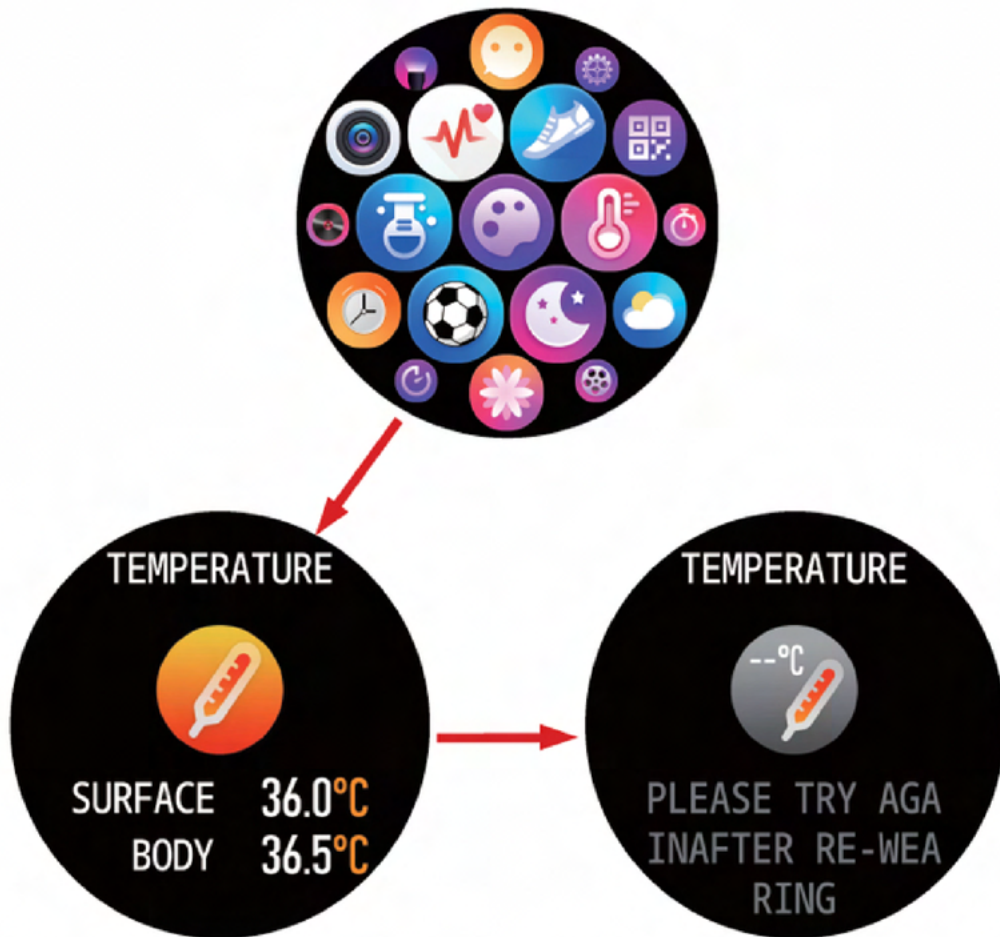

Use the Touch Screen

Control Center

Swipe Down   Swipe Up

Swipe Left

Swipe Right

Menue

Swipe Down   Swipe Up

Swipe Left

Swipe Right

Feature pages

Messages

Smart Watch Features

Enter body temperature mode and wear a bracelet
Close to the skin for testing
The temperature was measured every day

Smart Watch Features

When the watch is connected to the mobile phone, you can dial the watch to control the mobile phone to make a call; You can also answer calls from mobile phones on your watch. At the same time, you can also check the call record information on your watch. When using the call function, when using the call function, Make sure the connection state between the watch and the mobile phone is stable.

Smart Watch Features

Sleep

If you keep wearing Smart Watch in your sleep, it can provide the hours slept and quality of sleep stats on both the screen and the APP.

NOTE: Sleep stats reset to zero at 8:00 pm.