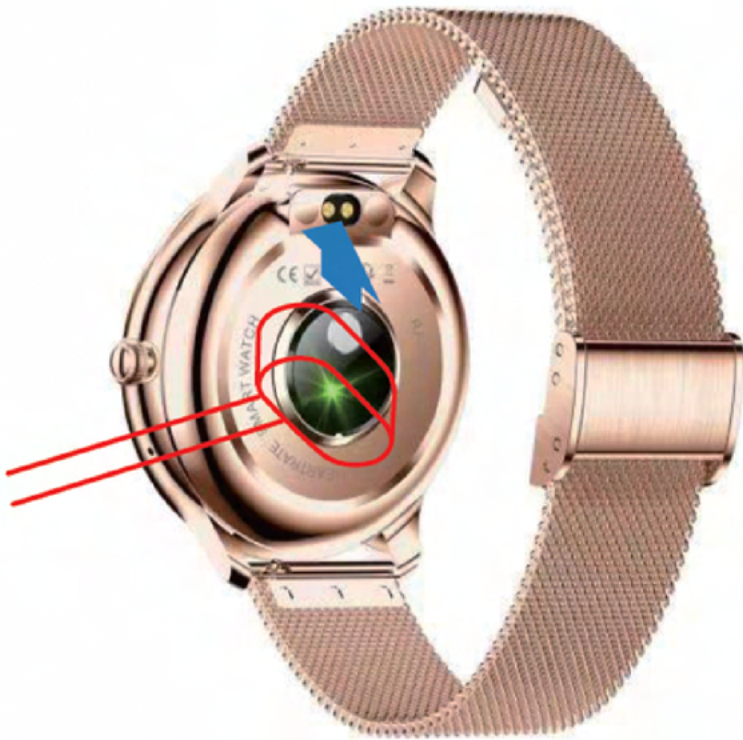

USER MANUAL

SMART BRACELET

Downloading the App

Scan the following QR code, download and install the App.

Scan QR Code and Download

Charging and Active

Charging the device to active before the first time using;
To charge your device, plug the charging cable into the
adapter or USB port on your computer.

Swipe Right

Feature pages

Messages

Smart Watch Features

Enter body temperature mode and wear a bracelet
Close to the skin for testing
The temperature was measured every day

Smart Watch Features

When the watch is connected to the mobile phone, you can dial the watch to control the mobile phone to make a call; You can also answer calls from mobile phones on your watch. At the same time, you can also check the call record information on your watch. When using the call function, when using the call function, Make sure the connection state between the watch and the mobile phone is stable.